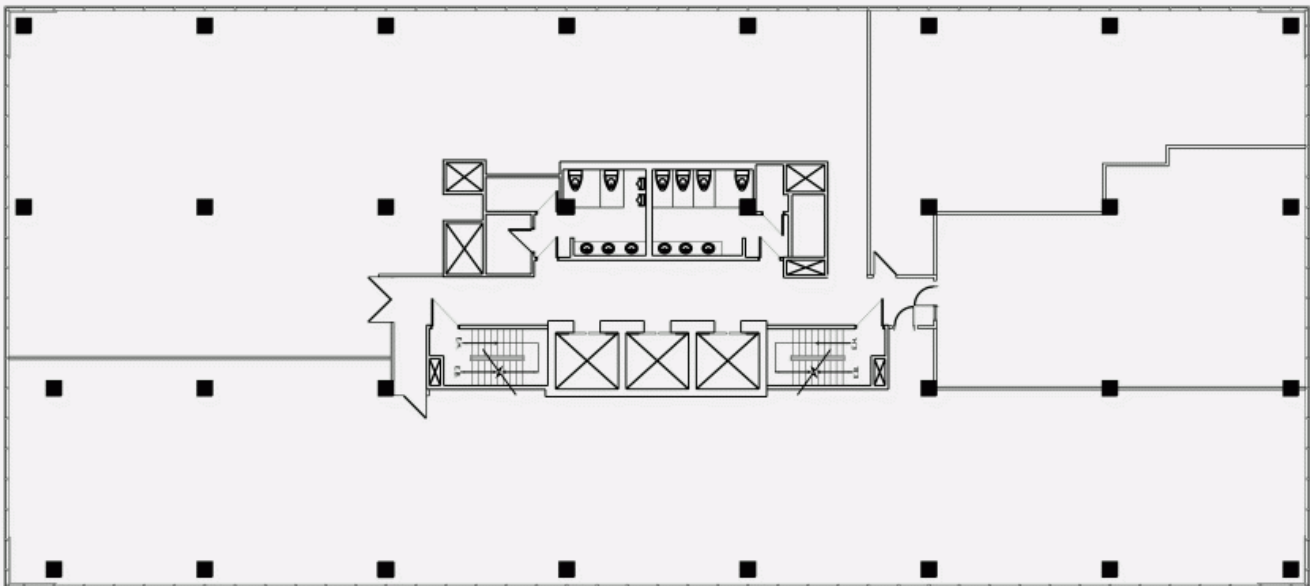

FLOOR PLAN

PLACE DE LA CITÉ (2600 Laurier Boulevard, Belle Cour Tower)
2600 Laurier Boulevard, Belle Cour Tower, Quebec, QC,
G1V 4T3

FLOOR PLAN

PLACE DE LA CITÉ (2600 Laurier Boulevard, Belle Cour Tower)
2600 Laurier Boulevard, Belle Cour Tower, Quebec, QC,
G1V 4T3