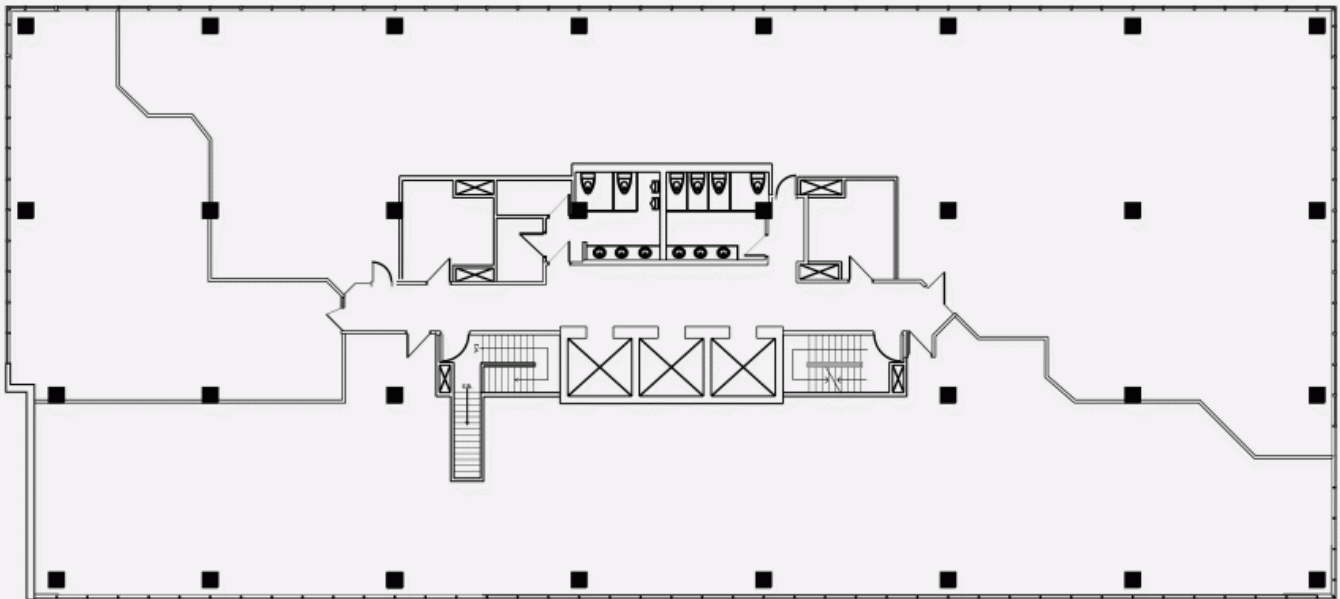

PLACE DE LA CITÉ (2600 Laurier Boulevard, Belle Cour Tower)
2600 Laurier Boulevard, Belle Cour Tower, Quebec, QC, G1V 4T3

List of available offices

SUITE	FLOOR	AVAILABILITY	AREA
Suite #TBC750	7		1,697 ft ²
Suite #TBC700	7	Immediate	1,830 ft ²
Suite #840	8		1,880 ft ²
Suite #TBC840-C	8		5,245 ft ²
Suite #TBC870	8	Immediate	1,537 ft ²
Suite #850	8		2,567 ft ²
Suite #TBC900	9		9,272 ft ²
Suite #TBC920	9	Immediate	12,580 ft ²
Suite #TBC1020	10	May 2022	2,100 ft ²
Suite #TBC1060	10	Immediate	5,736 ft ²
Suite #1050	10		874 ft ²

FLOOR PLAN

PLACE DE LA CITÉ (2600 Laurier Boulevard, Belle Cour Tower)
2600 Laurier Boulevard, Belle Cour Tower, Quebec, QC,
G1V 4T3

FLOOR PLAN

PLACE DE LA CITÉ (2600 Laurier Boulevard, Belle Cour Tower)
2600 Laurier Boulevard, Belle Cour Tower, Quebec, QC,
G1V 4T3