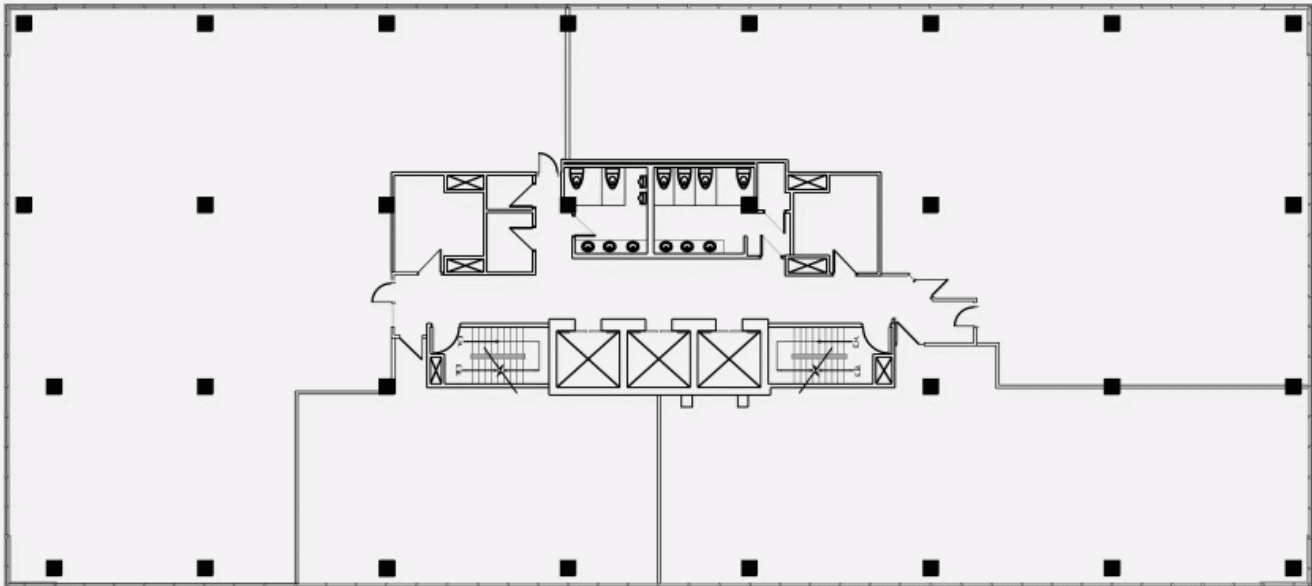

FLOOR PLAN

PLACE DE LA CITÉ (2600 Laurier Boulevard, Belle Cour Tower)
2600 Laurier Boulevard, Belle Cour Tower, Quebec, QC, G1V 4T3

FLOOR PLAN

PLACE DE LA CITÉ (2600 Laurier Boulevard, Belle Cour Tower)
2600 Laurier Boulevard, Belle Cour Tower, Quebec, QC,
G1V 4T3