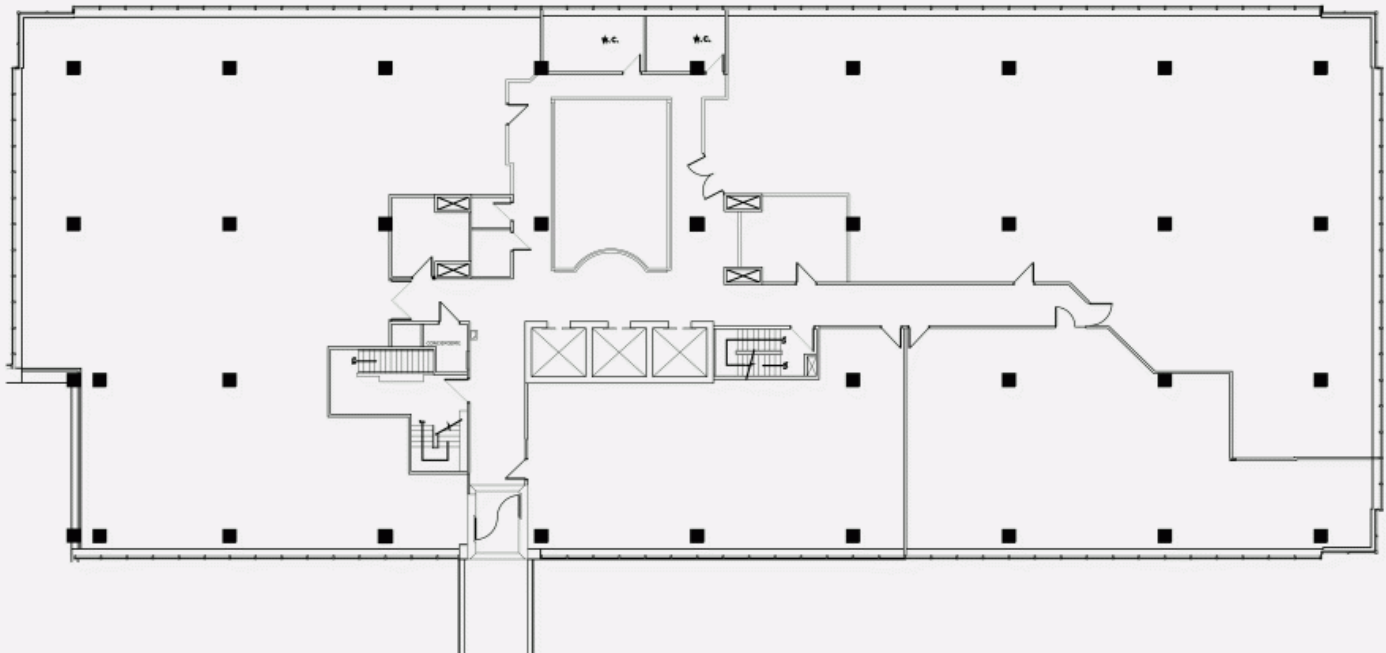

PLACE DE LA CITÉ (2600 Laurier Boulevard, Belle Cour Tower)
2600 Laurier Boulevard, Belle Cour Tower, Quebec, QC,
G1V 4T3

FLOOR PLAN