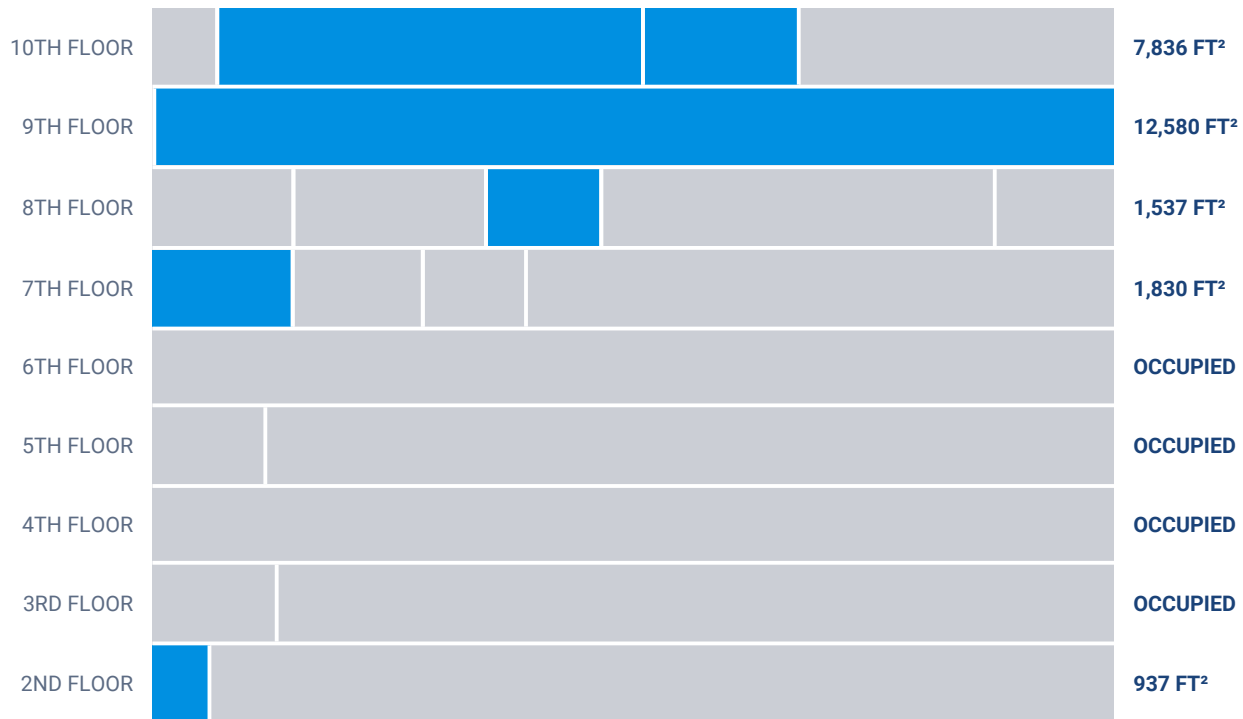

BUS	11,13,16,27E,34E,35E,75,93,294,295,315,800,801,804,915,L2,L3
-----	--

AWARDS

BOMA Best Silver, Boma Best Silver certified building.

Location Cominar

T 418 681-6300 #2411
E LOCATIONQUEBEC@COMINAR.COM

PLACE DE LA CITÉ (2600 Laurier Boulevard, Belle Cour Tower)
2600 Laurier Boulevard, Belle Cour Tower, Quebec, QC, G1V 4T3

Available leasing areas from 937 ft² to 12,580 ft²

List of available offices

SUITE	FLOOR	AVAILABILITY	AREA
Suite #TBC0160	2	Immediate	937 ft ²
Suite #340	3		1,615 ft ²
Suite #500	5		1,528 ft ²
Suite #TBC780	7		1,346 ft ²