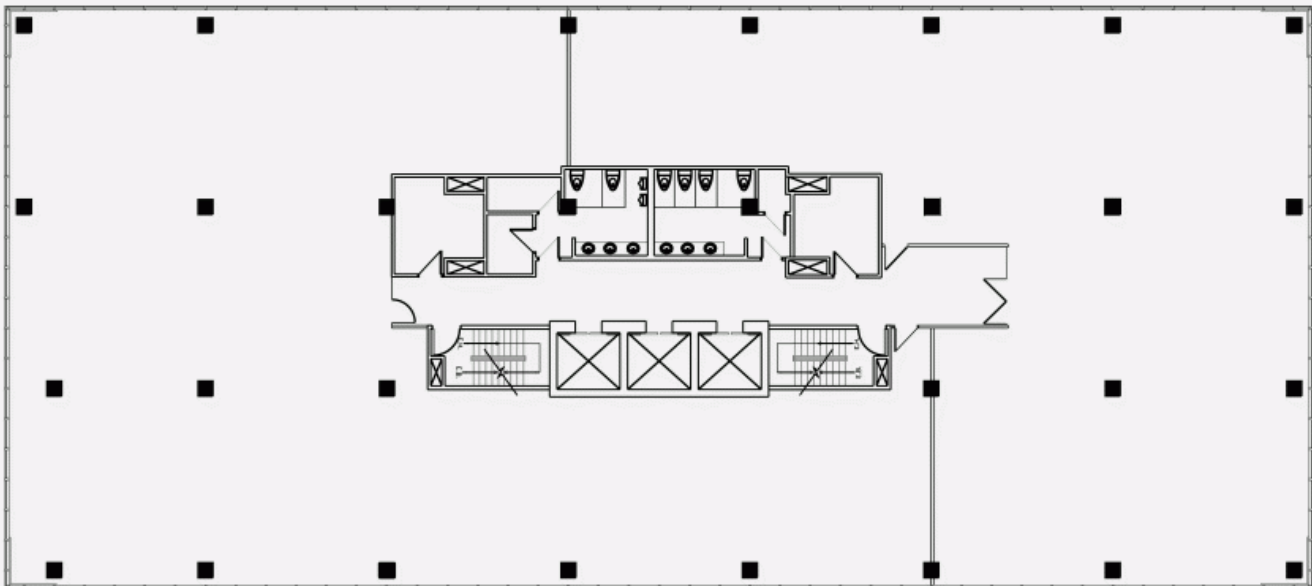

FLOOR PLAN

PLACE DE LA CITÉ (2600 Laurier Boulevard, Belle Cour Tower)
2600 Laurier Boulevard, Belle Cour Tower, Quebec, QC,
G1V 4T3

FLOOR PLAN

PLACE DE LA CITÉ (2600 Laurier Boulevard, Belle Cour Tower)
2600 Laurier Boulevard, Belle Cour Tower, Quebec, QC,
G1V 4T3