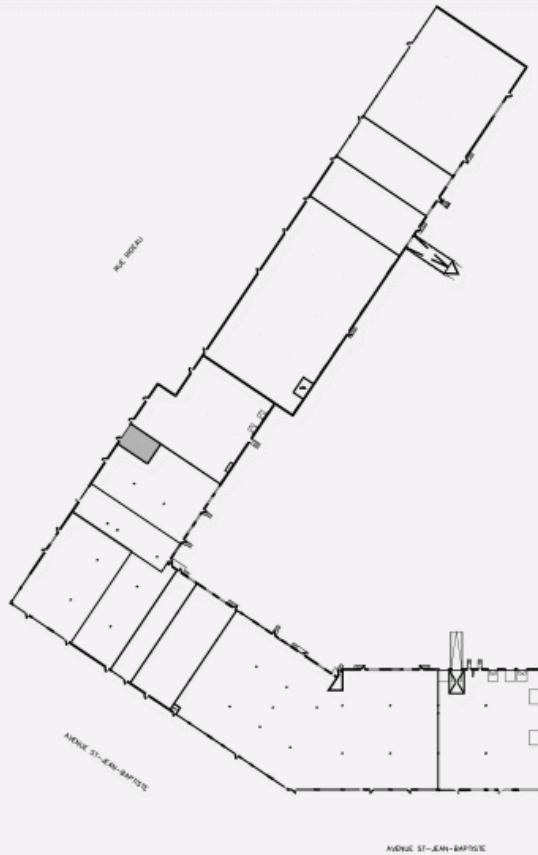

LOCATION PLAN