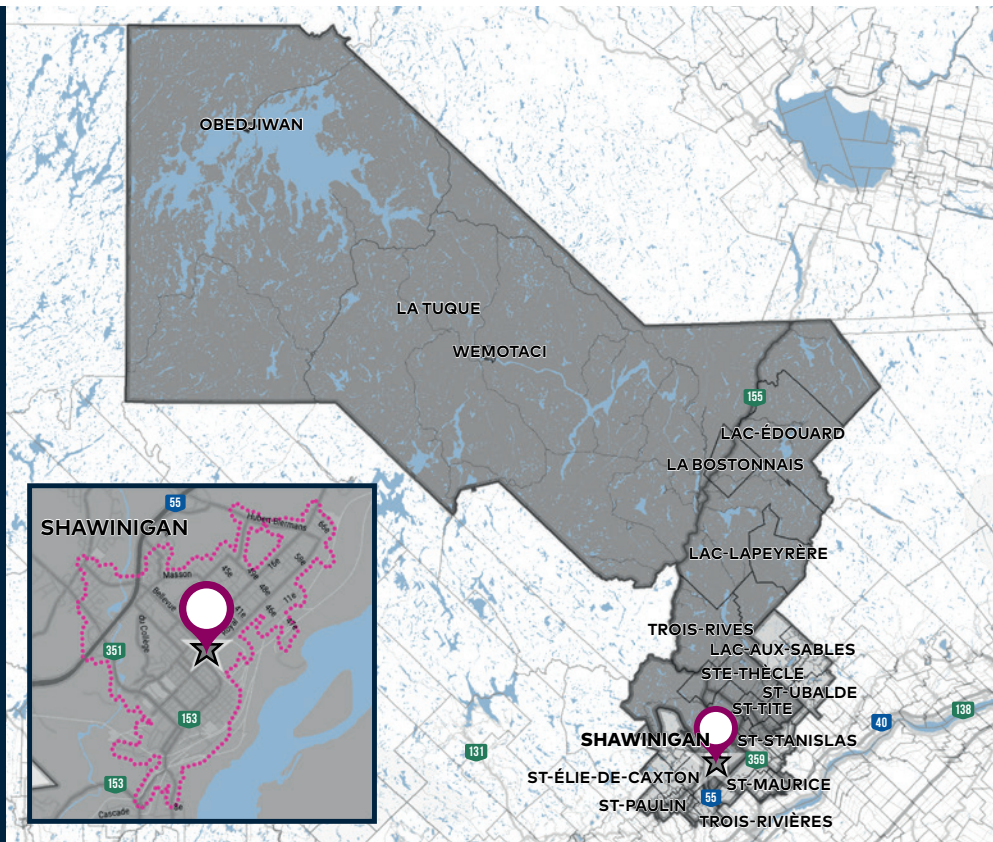

La Plaza de la Mauricie

An integral part of the energetic vibe emanating from the city, Plaza Mauricie plays an important role with the community, its tourism partners as well as local organizations.

This shopping centre, located in the heart of Shawinigan, stands out through its proximity and its accessibility. This shopping centre is positioned as a unique stop where people can find everything they need, for everyday life and special occasions alike.

Gross annual sales volume

1,100

Parking spaces

AUBAINERIE

Demographic Profile

	TRADE AREAS		
	Primary Trade Area	Secondary Trade Area	Total
Population	73,700	32,900	106,600
Projected population – 2026	72,000	34,000	106,000
Average household income	\$57,259	\$67,803	\$60,229
Percentage of population with an average income > of \$100K+	14%	20%	15%
Average age	47	43	45
MARKET POTENTIAL			
Durable and semi-durable goods	\$343M	\$160M	\$503M
Durable and semi-durable goods – projected 2026	\$335M	\$166M	\$501M
Everyday Consumer Goods and Services	\$342M	\$154M	\$496M
Everyday Consumer Goods and Services – projected 2026	\$335M	\$160M	\$494M
Restaurants	\$108M	\$47M	\$155M
Restaurants – projected 2026	\$109M	\$50M	\$159M

Location

-  La Plaza de la Mauricie
-  Primary Trade Area
-  Secondary Trade Area

 Proximity zone (5 min by car)

Daytime workers in the proximity zone **6,777**

Cominar Retail Assets – Mauricie region

Sylvain Bourdages