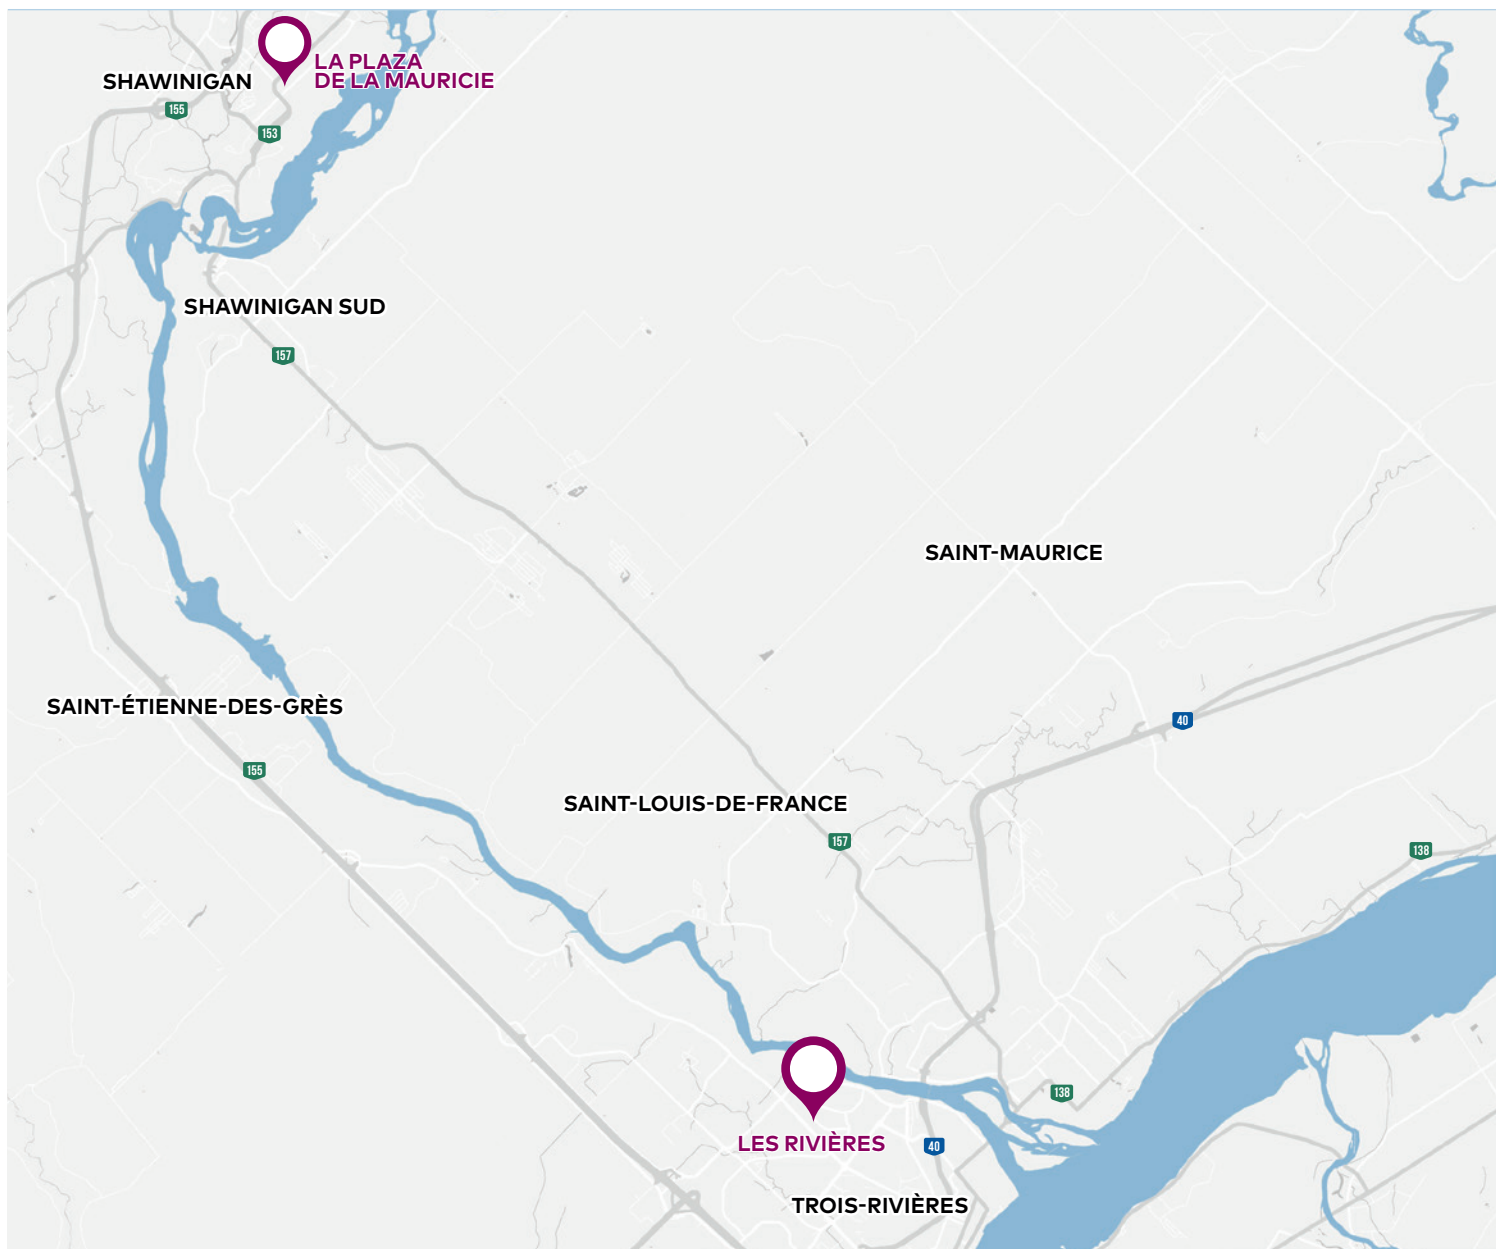

La Plaza de la Mauricie

An integral part of the energetic vibe emanating from the city, Plaza Mauricie plays an important role with the community, its tourism partners as well as local organizations.

This shopping centre, located in the heart of Shawinigan, stands out through its proximity and its accessibility. This shopping centre is positioned as a unique stop where people can find everything they need, for everyday life and special occasions alike.

Location

-  La Plaza de la Mauricie
-  Primary Trade Area
-  Secondary Trade Area

 Proximity zone (5 min by car)

Daytime workers in the proximity zone **6,777**

Cominar Retail Assets – Mauricie region

Sylvain Bourdages