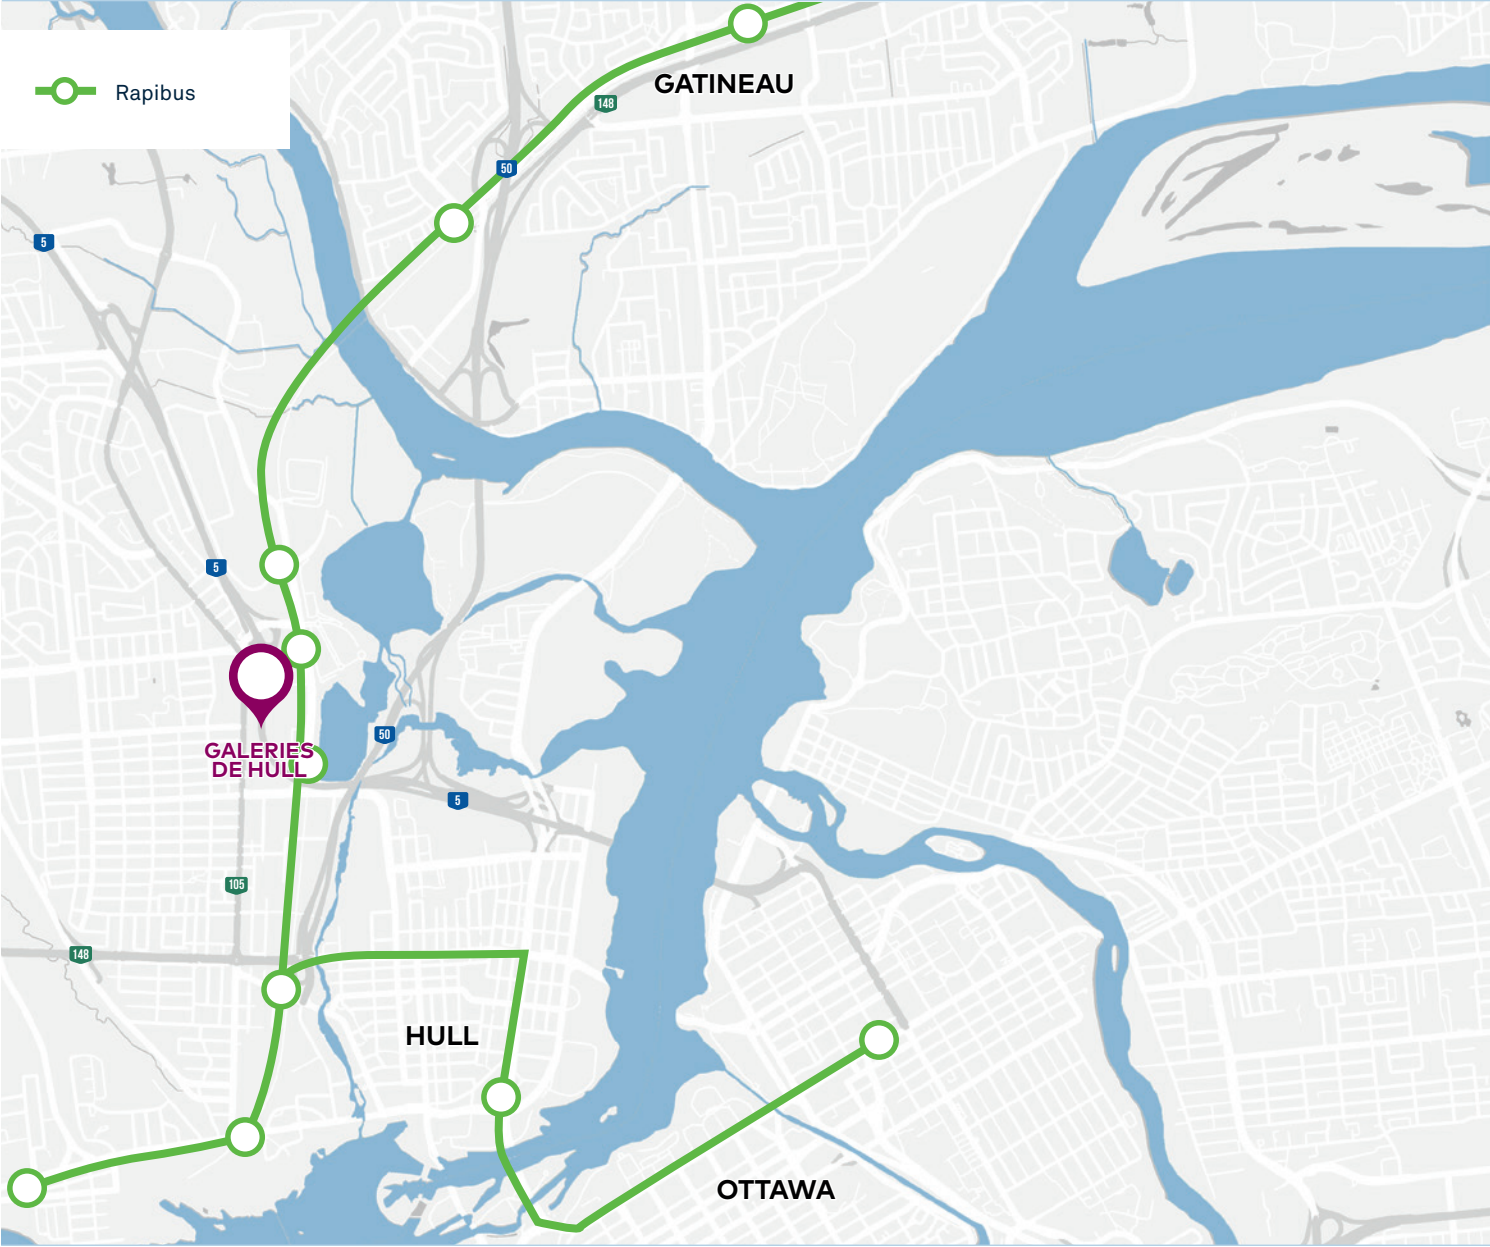

Cominar Retail Assets – Outaouais region

Marie-Gabrielle Pilote

Leasing Manager
Retail

T 514 737-3344 #3316
C 514 262-9247

marie-gabrielle.pilote@cominar.com

Rosanna Cecere

Manager, Specialty Leasing
and Partnerships